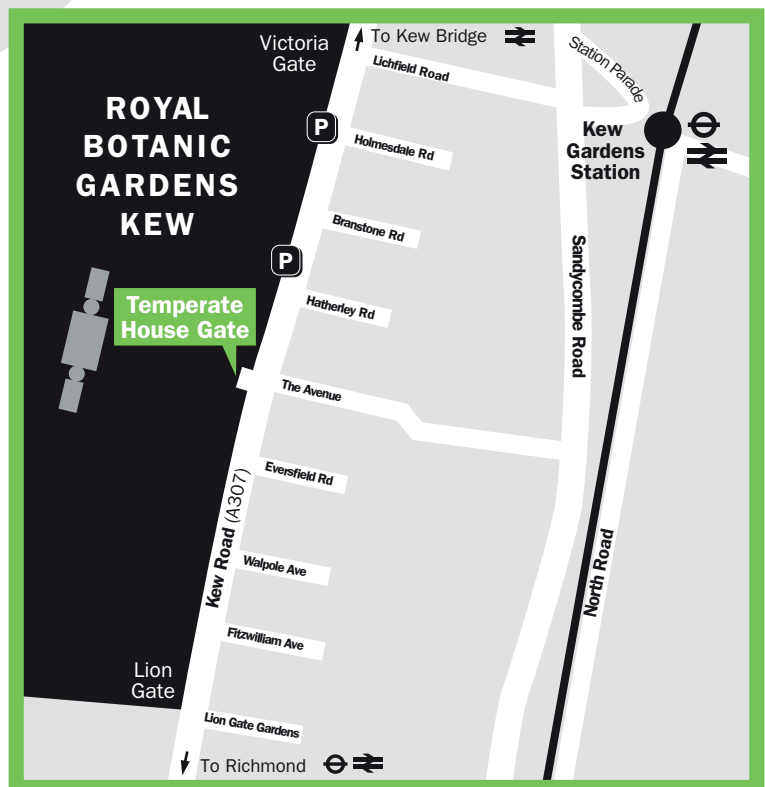

# Royal Botanic Gardens Kew

## How to get to **Temperate House Gate**

Royal Botanic Gardens, Kew  
Richmond Surrey, TW9 3AE

+44 (0)20 8332 5000 [www.kew.org](http://www.kew.org)