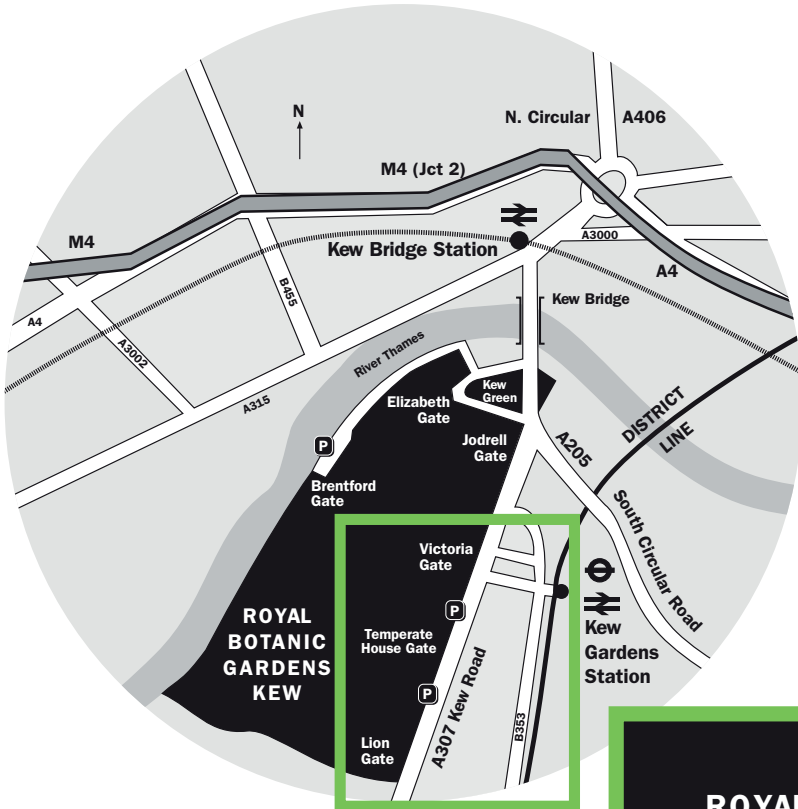

# Royal Botanic Gardens Kew

## How to get to **Temperate House Gate**

Royal Botanic Gardens, Kew  
Richmond Surrey, TW9 3AE

+44 (0)20 8332 5000 [www.kew.org](http://www.kew.org)