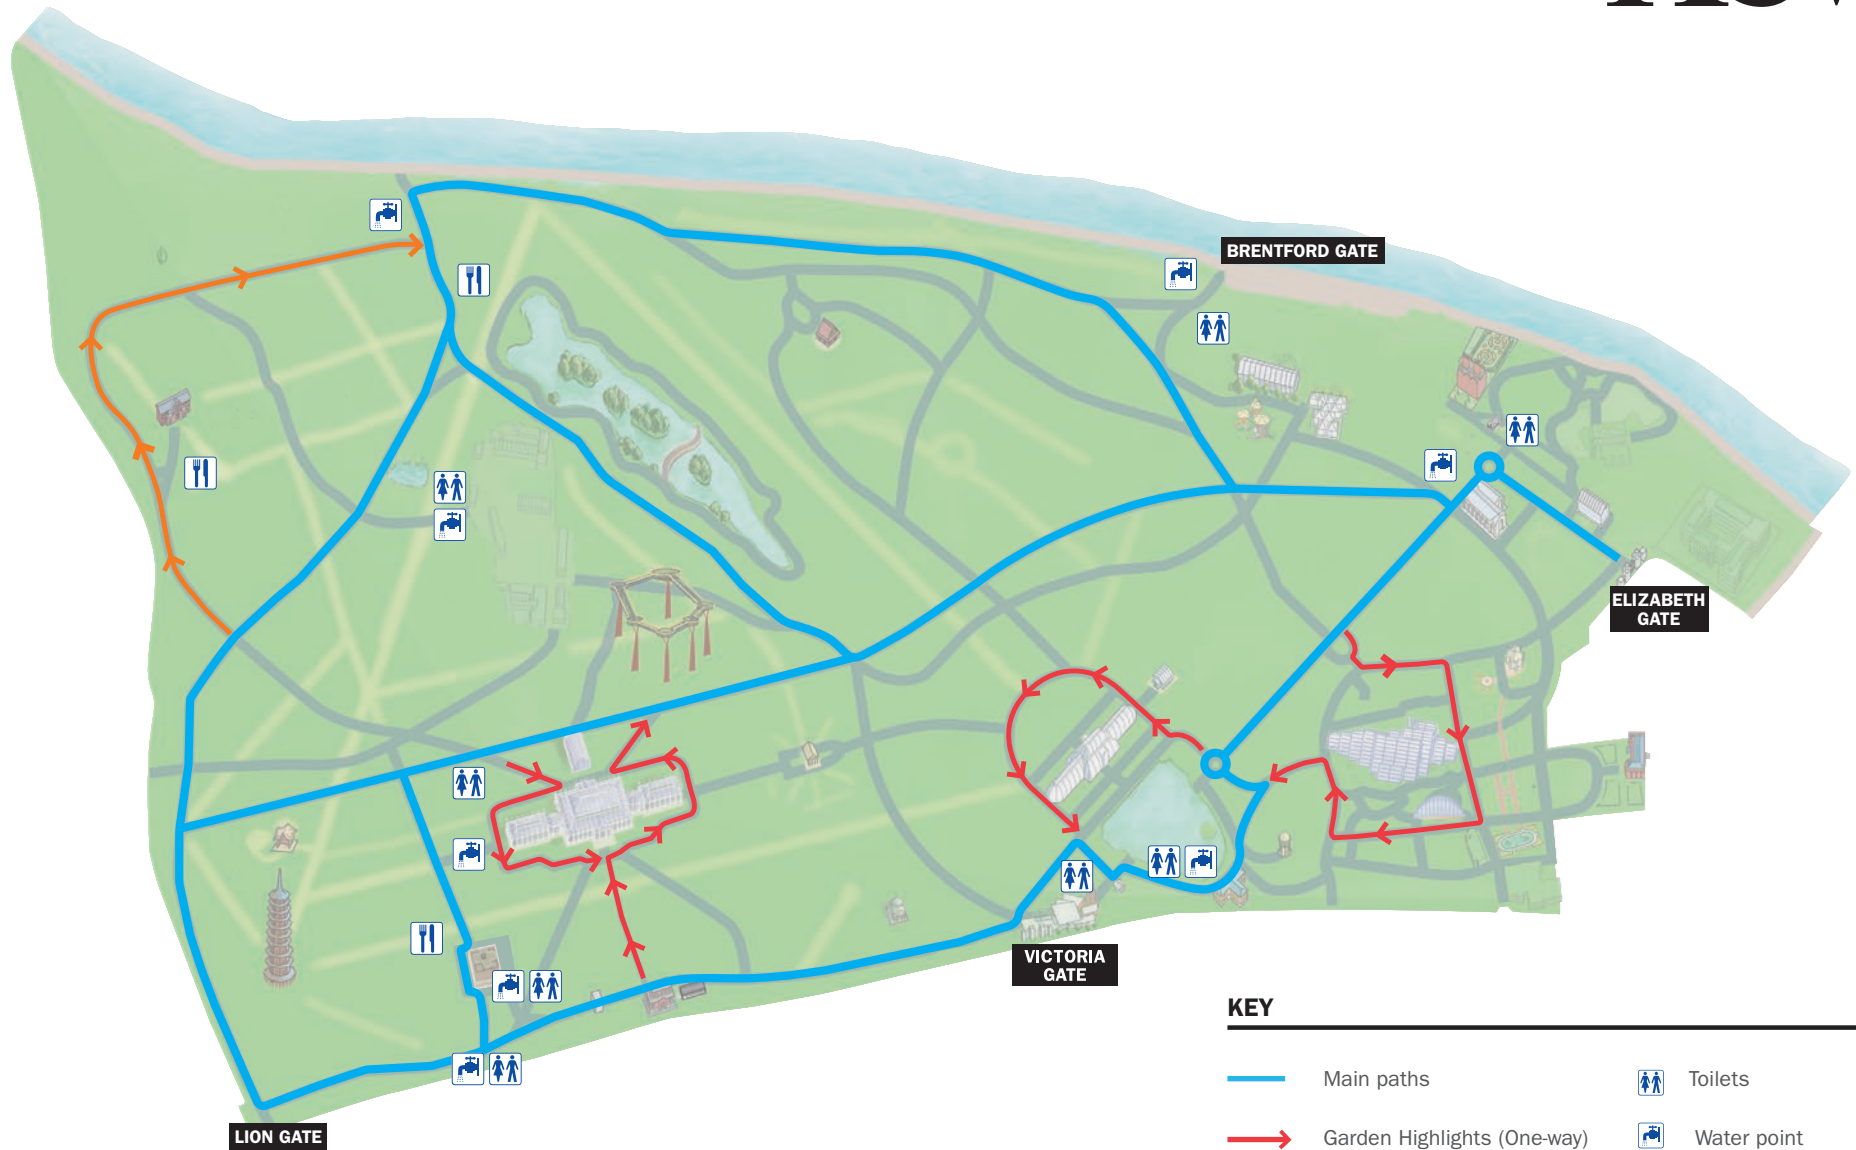

Kew Summer Cycle

KEY

- Main paths
- Garden Highlights (One-way)
- Rougher path (One-way)
- Closed paths
- Toilets
- Water point
- Food & drink point